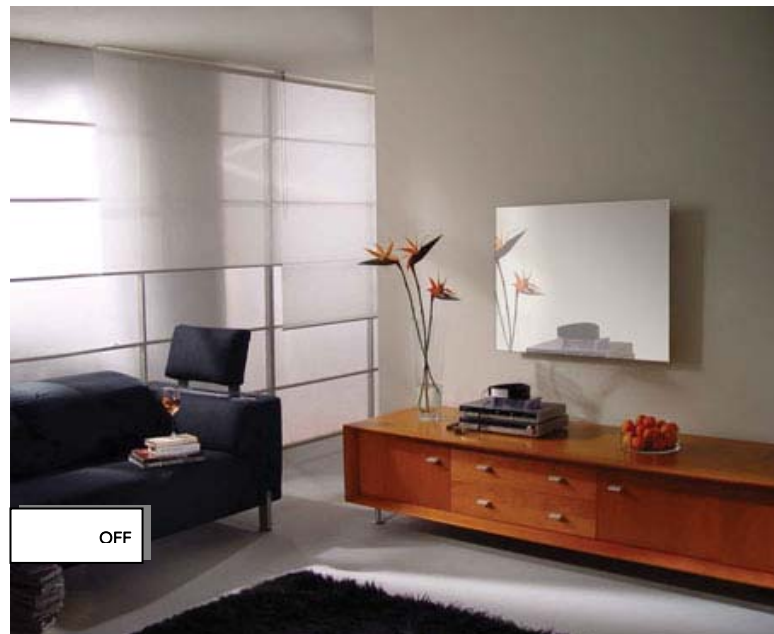

Guidelines for the usage of text blocks and images

MAGIC MIRROR® EFFECT

ON

OFF

Residential Products | Living room | 46.0"

MAGIC MIRROR® EFFECT- TECHNOLOGY BECOMES INVISIBLE

The MAGIC MIRROR® technology is a special mirror coating process that allows the viewing surface of the monitor system to disappear completely behind a uniform mirror surface when it is turned off. The monitor system can be placed flexible at any place behind the mirror. The MAGIC MIRROR® has a slightly dimmed appearance to be able to ensure complete invisibility when turned off.

MAGIC
MIRROR®

⚠ Please note

The illustration of the „Magic Mirror®-effect“ may be done exclusively with the images above (only in combination). The logo is applicable in this context.