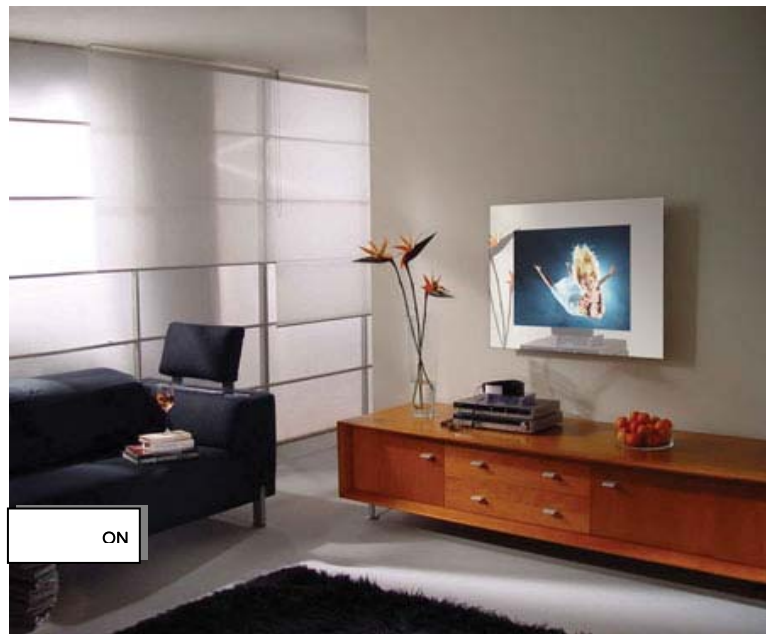

Guidelines for the usage of text blocks and images

MAGIC MIRROR® EFFECT

ON

OFF

Residential Products | Living room | 46.0"

MAGIC MIRROR® EFFECT- TECHNOLOGY BECOMES INVISIBLE

The MAGIC MIRROR® technology is a special mirror coating process that allows the viewing surface of the monitor system to disappear completely behind a uniform mirror surface when it is turned off. The monitor system can be placed flexible at any place behind the mirror. The MAGIC MIRROR® has a slightly dimmed appearance to be able to ensure complete invisibility when turned off.

MAGIC
MIRROR®

⚠ Please note

The illustration of the „Magic Mirror®-effect“ may be done exclusively with the images above (only in combination). The logo is applicable in this context.