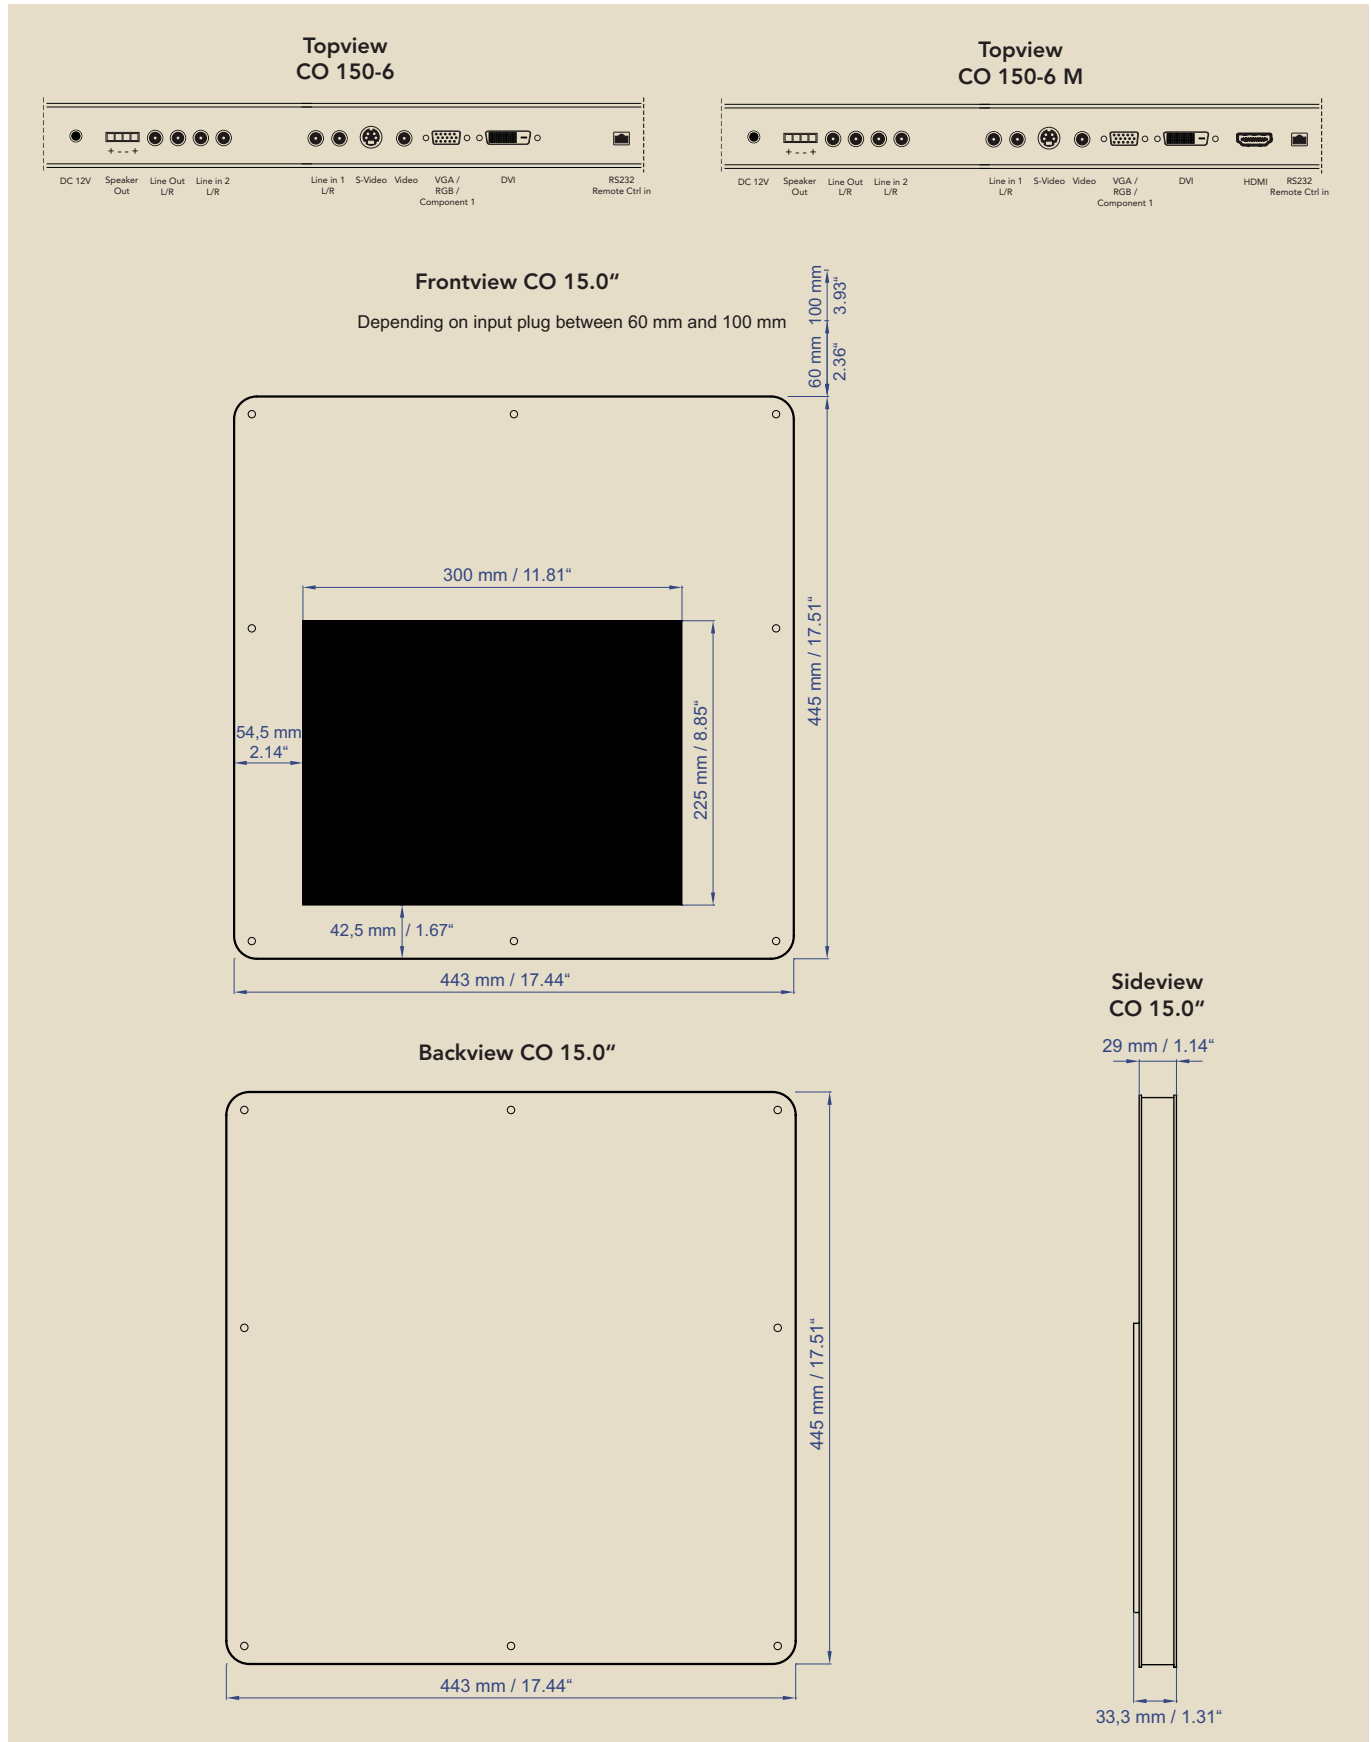

Article No.:

Screensize	Art.No.		Code	Input
15.0"	CO 150-6	→	---	no HDMI Input
			M	with HDMI Input

ad notam LCD CO-SERIES

CO 15.0"

Technical Datasheet:

ad notam LCD CO-SERIES

CO 15.0"

Screen Technology:

Art.No. / Features	CO 150-6	CO 150-6 M
Display Type	TFT Thin Film Transistor	TFT Thin Film Transistor
Active Screen Area	W x H 300 x 225 mm / 11,81" x 8,85" Diagonal 380 mm / 15"	W x H 300 x 225 mm / 11,81" x 8,85" Diagonal 380 mm / 15"
Picture Format	4:3	4:3
Physical Resolution	1024 x 768	1024 x 768
Viewing Angle	Horizontal 140 Vertical 120	Horizontal 140 Vertical 120
Brightness	550 cd/m2	550 cd/m2
Contrast	static 500 : 1	static 500 : 1
Response Time	8 ms	8 ms
Inputs	DVI (HDCP 1.3), AUDIO LINE IN 1/2 (L/R), AUDIO OUT, SPEAKER OUT, Y/C, RGB-S, RGB (VGA, SVGA, XVGA, SXVGA, UXGA), VGA, FBAS, RJ45	DVI, AUDIO LINE IN 1/2 (L/R), AUDIO OUT, SPEAKER OUT, Y/C, RGB-S, RGB (VGA, SVGA, XVGA, SXVGA, UXGA), VGA, FBAS, RJ45, HDMI (HDCP 1.3)
Video Signal Inputs	PAL / SECAM, NTSC	PAL / SECAM, NTSC
Operating Temperature	5 to 50 Celsius / 41 to 122 Fahrenheit	5 to 50 Celsius / 41 to 122 Fahrenheit
Power	DC 12V 40 W / 3400 mA	DC 12V 40 W / 3400 mA
Weight	5,2 kg	5,2 kg
Amplifier Output	4 x Phoenix-clip, 9.6W RMS@4 Ohm per Channe	4 x Phoenix-clip, 9.6W RMS@4 Ohm per Channe
Equalizer	5-Band	5-Band
Tuner Receiver	---	---
Tuner Channels	---	---
Receivable Tuner Channels	---	---
FM Radio	---	---
Image flip	180° selectable	180° selectable
Interactive Port RJ45	IR/RF Input RS 232 (optional) LED control (optional) Power control (optional)	IR/RF Input RS 232 (optional) LED control (optional) Power control (optional) HDMI switch (optional)
Remote Control Code	definable	definable

ad notam LCD CO-SERIES

CO 15.0"

Power Supply:

Remote Control (Infrared):

Type	Feature	Dimensions B x H x D
AQUA-IR-4	Water resistant	110 x 58 x 38 mm 4.33" x 2.28" x 1.44"