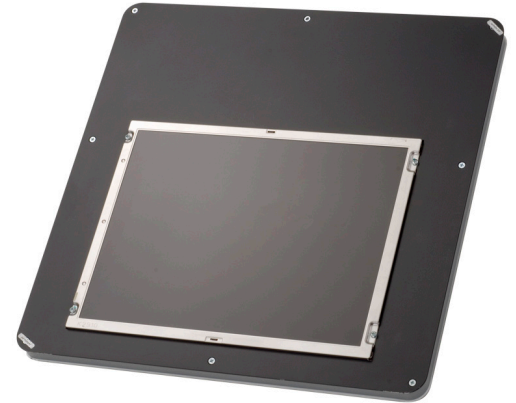

ad notam LCD CO-SERIES

CO 15.0"

MIRROR IMAGE® is the engine that drives images through glass and mirror to deliver superb picture quality. All products are German made, custom-engineered, LCD technology. They are exclusively designed to overcome the unique challenges of operating in ventilation deprived environments and to allow easy and adjustable mounting. The unique optional magnet mounting system accompanying all products is distinctively designed to suit all particularized placements behind any glass surfaces.

When combined with MAGIC MIRROR®, MIRROR IMAGE® turns completely invisible when turned off. MIRROR IMAGE® technology is patent protected.

Like its archetypes, the CO LINE also has an integrated amplifier for loudspeakers connection and optional HDMI Input.

PRODUCT HIGHLIGHTS

- Flush fitted monitor
- Enhanced picture quality
- Low Voltage
- Doesn't require ventilation
- Sealed casing
- Ultra slim profile
- Magnetic mounting system allows for easy installation and removal (optional)
- LCD Technology
- Auto signal detection logic
- Optional RF remote control (no IR eye needed)
- DOG system architecture
- Adjustable mounting system for particularized placement