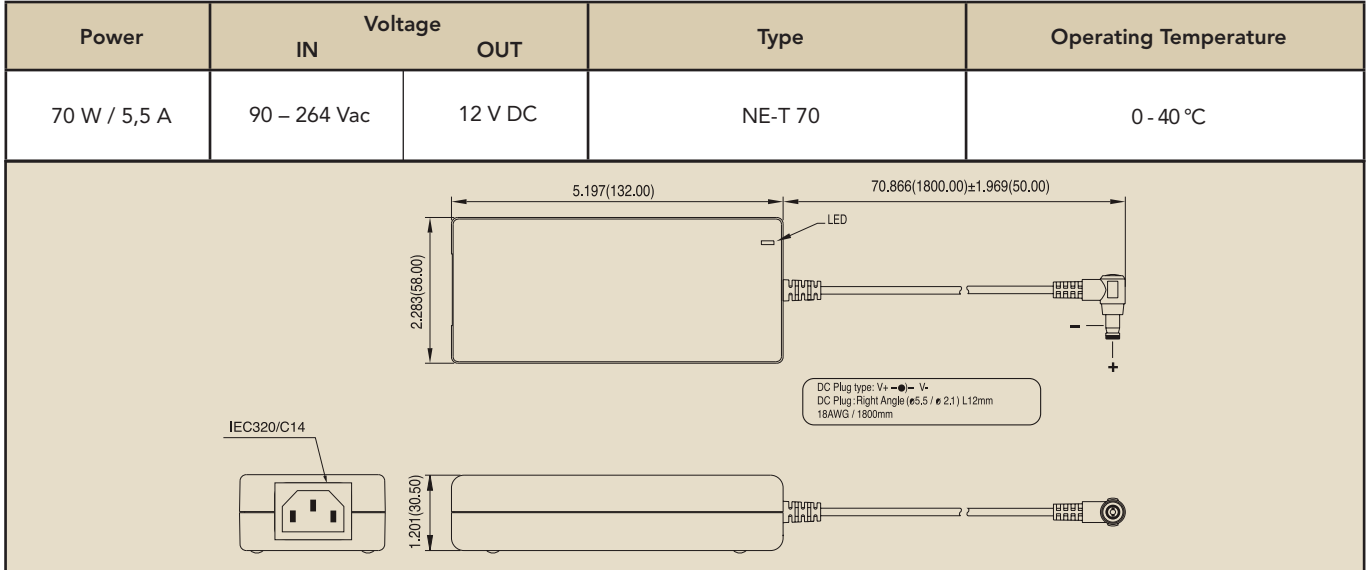

Article No.:

Screensize	Art.No.		Code	Input
15.0"	CO 150-6	→	---	no HDMI Input
			M	with HDMI Input

ad notam LCD CO-SERIES

CO 15.0"

Technical Datasheet:

ad notam LCD CO-SERIES

CO 15.0"

Screen Technology:

Art.No. / Features	CO 150-6	CO 150-6 M
Display Type	TFT Thin Film Transistor	TFT Thin Film Transistor
Active Screen Area	W x H 300 x 225 mm / 11,81" x 8,85" Diagonal 380 mm / 15"	W x H 300 x 225 mm / 11,81" x 8,85" Diagonal 380 mm / 15"
Picture Format	4:3	4:3
Physical Resolution	1024 x 768	1024 x 768
Viewing Angle	Horizontal 140 Vertical 120	Horizontal 140 Vertical 120
Brightness	550 cd/m2	550 cd/m2
Contrast	static 500 : 1	static 500 : 1
Response Time	8 ms	8 ms
Inputs	DVI (HDCP 1.3), AUDIO LINE IN 1/2 (L/R), AUDIO OUT, SPEAKER OUT, Y/C, RGB-S, RGB (VGA, SVGA, XVGA, SXVGA, UXGA), VGA, FBAS, RJ45	DVI, AUDIO LINE IN 1/2 (L/R), AUDIO OUT, SPEAKER OUT, Y/C, RGB-S, RGB (VGA, SVGA, XVGA, SXVGA, UXGA), VGA, FBAS, RJ45, HDMI (HDCP 1.3)
Video Signal Inputs	PAL / SECAM, NTSC	PAL / SECAM, NTSC
Operating Temperature	5 to 50 Celsius / 41 to 122 Fahrenheit	5 to 50 Celsius / 41 to 122 Fahrenheit
Power	DC 12V 40 W / 3400 mA	DC 12V 40 W / 3400 mA
Weight	5,2 kg	5,2 kg
Amplifier Output	4 x Phoenix-clip, 9.6W RMS@4 Ohm per Channe	4 x Phoenix-clip, 9.6W RMS@4 Ohm per Channe
Equalizer	5-Band	5-Band
Tuner Receiver	---	---
Tuner Channels	---	---
Receivable Tuner Channels	---	---
FM Radio	---	---
Image flip	180° selectable	180° selectable
Interactive Port RJ45	IR/RF Input RS 232 (optional) LED control (optional) Power control (optional)	IR/RF Input RS 232 (optional) LED control (optional) Power control (optional) HDMI switch (optional)
Remote Control Code	definable	definable

ad notam LCD CO-SERIES

CO 15.0"

Power Supply:

Remote Control (Infrared):

Type	Feature	Dimensions B x H x D
AQUA-IR-4	Water resistant	110 x 58 x 38 mm 4.33" x 2.28" x 1.44"