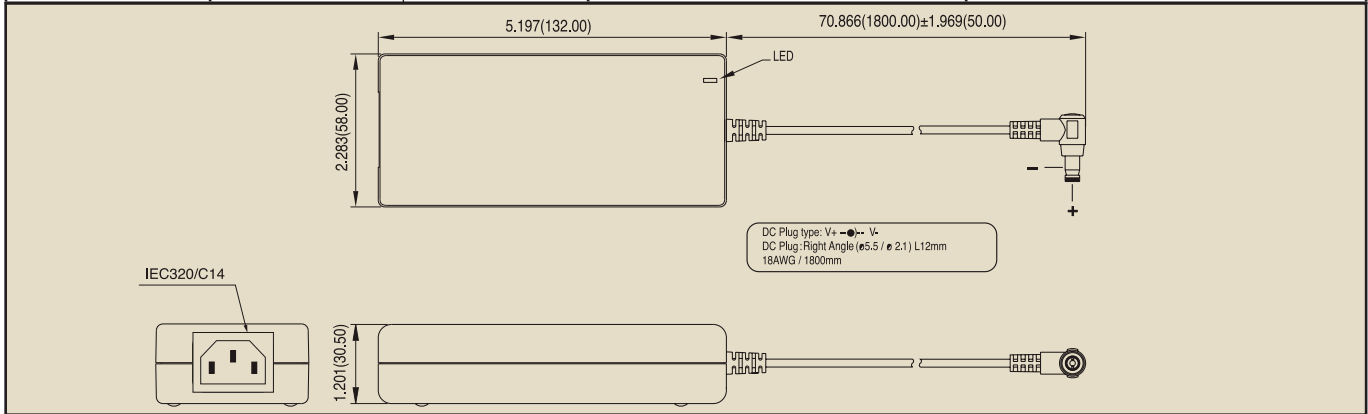

## Screen Technology:

Art.No. / Features	CO 201-6	CO 201-6 M
Display Type	TFT Thin Film Transistor	TFT Thin Film Transistor
Active Screen Area	W x H 406 x 304 mm / 15,98" x 11,96" Diagonal 510 mm / 20"	W x H 406 x 304 mm / 15,98" x 11,96" Diagonal 510 mm / 20"
Picture Format	4:3	4:3
Physical Resolution	800 x 600	800 x 600
Viewing Angle	Horizontal 120 Vertical 130	Horizontal 120 Vertical 130
Brightness	450 cd/m2	450 cd/m2
Contrast	static 500 : 1	static 500 : 1
Response Time	8 ms	8 ms
Inputs	DVI (HDCP 1.3), AUDIO LINE IN 1/2 (L/R), AUDIO OUT, SPEAKER OUT, Y/C, RGB-S, RGB (VGA, SVGA, XVGA, SXVGA, UXGA), VGA, FBAS, RJ45	DVI, AUDIO LINE IN 1/2 (L/R), AUDIO OUT, SPEAKER OUT, Y/C, RGB-S, RGB (VGA, SVGA, XVGA, SXVGA, UXGA), VGA, FBAS, RJ45, HDMI (HDCP 1.3)
Video Signal Inputs	PAL / SECAM, NTSC	PAL / SECAM, NTSC
Operating Temperature	5 to 50 Celsius / 41 to 122 Fahrenheit	5 to 50 Celsius / 41 to 122 Fahrenheit
Power	DC 12V 65 W / 5500 mA	DC 12V 65 W / 5500 mA
Weight	7,0 kg	7,0 kg
Amplifier Output	4 x Phoenix-clip, 9.6W RMS@4 Ohm per Channe	4 x Phoenix-clip, 9.6W RMS@4 Ohm per Channe
Equalizer	5-Band	5-Band
Tuner Receiver	---	---
Tuner Channels	---	---
Receivable Tuner Channels	---	---
FM Radio	---	---
Image flip	180° selectable	180° selectable
Interactive Port RJ45	IR/RF Input RS 232 (optional) LED control (optional) Power control (optional)	IR/RF Input RS 232 (optional) LED control (optional) Power control (optional) HDMI switch (optional)
Remote Control Code	definable	definable

### Remote Control (Infrared):

Type	Feature	Dimensions B x H x D
AQUA-IR-4	Water resistant	110 x 58 x 38 mm 4.33" x 2.28" x 1.44"