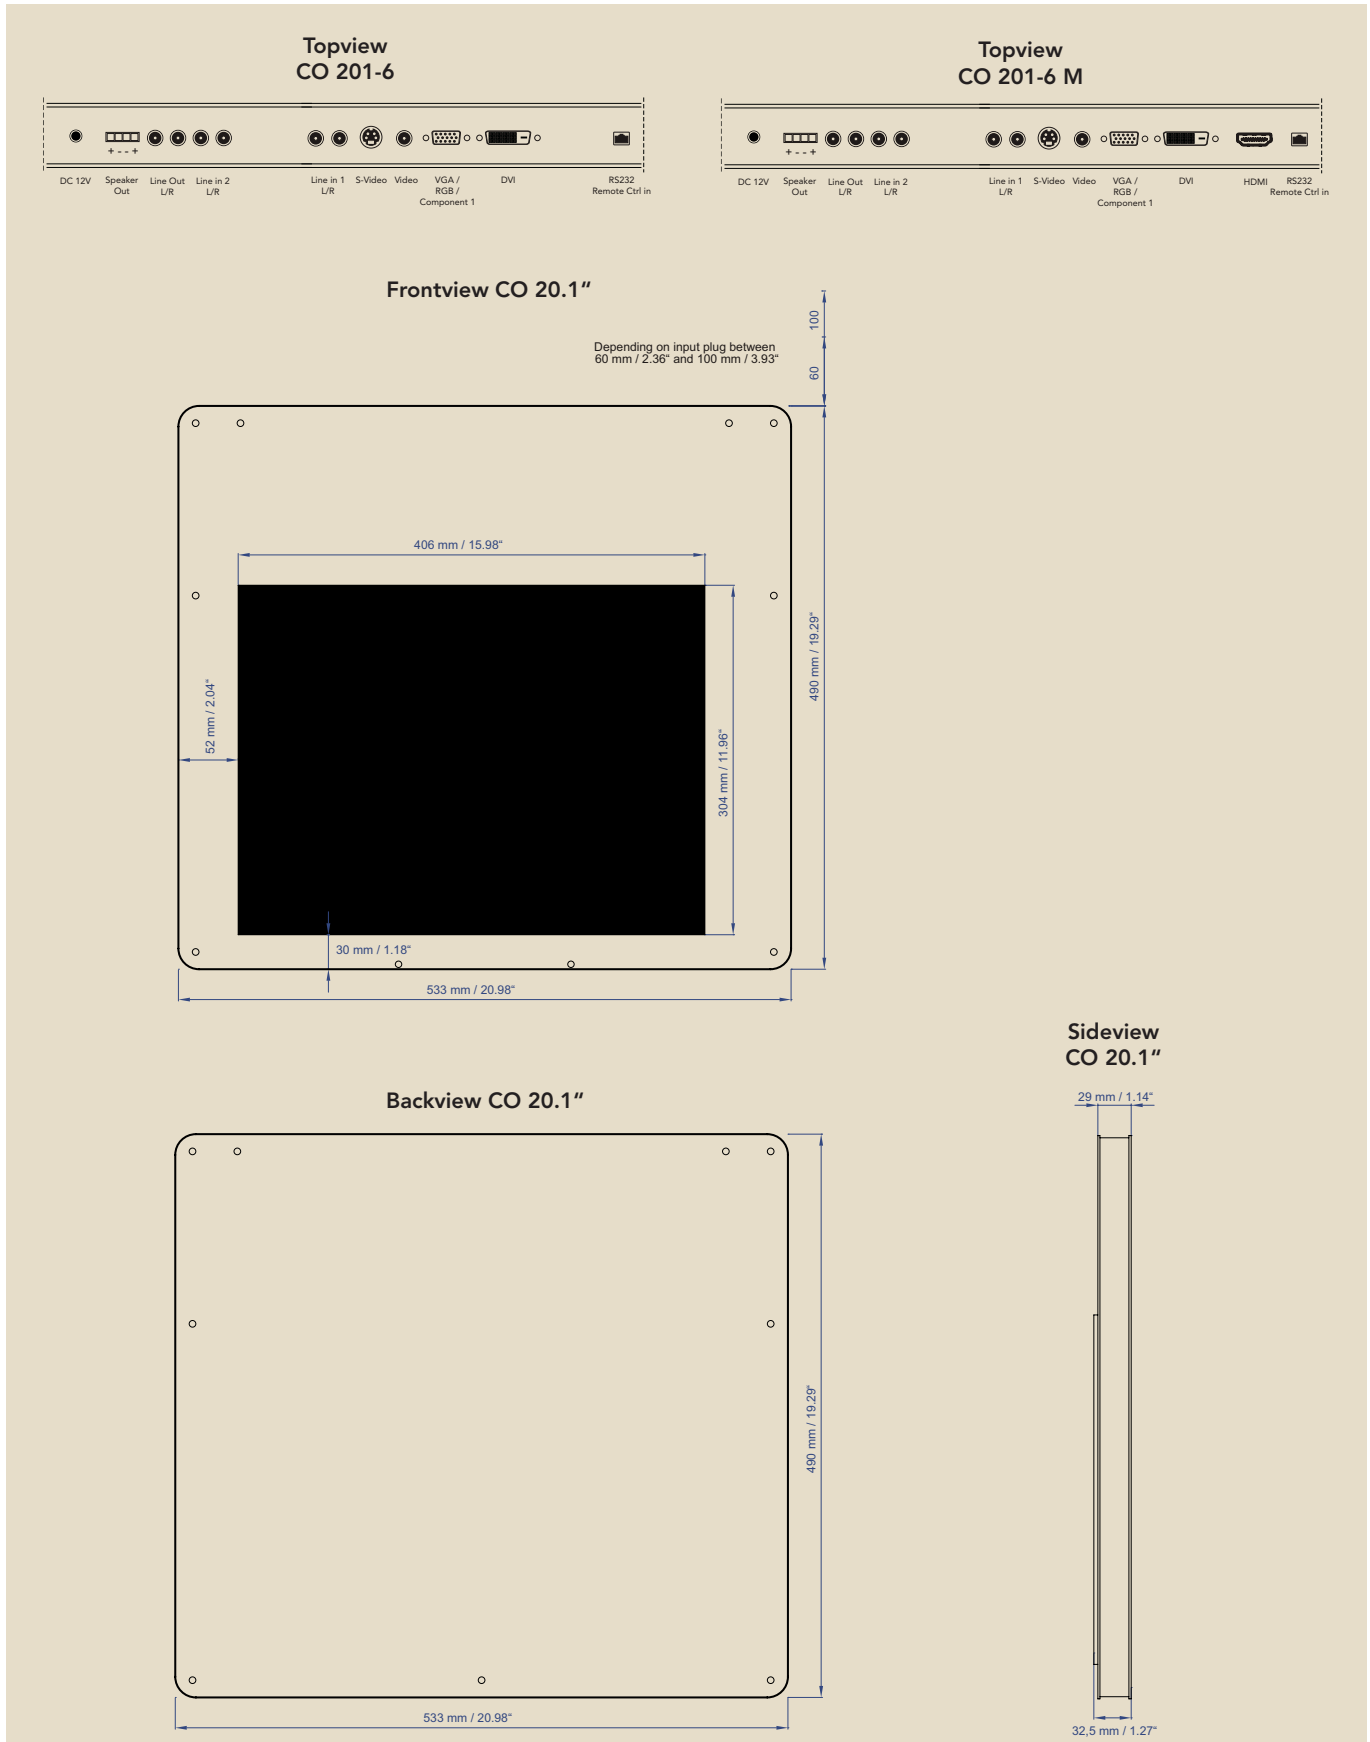

ad notam LCD CO-SERIES

CO 20.1"

Technical Datasheet: