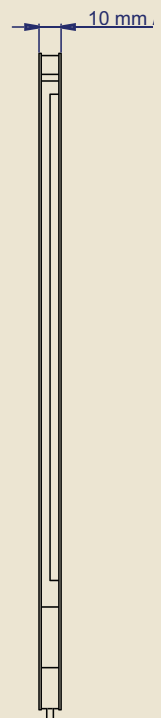

ad notam LCD DTV-SERIES

DTV 15.4"

MIRROR IMAGE® is the LCD engine that drives images through glass and mirror to deliver superb picture quality. All products are German made, custom-engineered LCD technology. They are exclusively designed to overcome the unique challenges of operating in ventilation deprived environments and to allow easy and adjustable mounting.

The Monitor System is separated into two elements:

1. the LCD panel, attached with the standard patented magnetic mounting system (optional) on the backside of the glass, and
2. the intelligent part, the so called "Input Box", which has all the needed video and audio inputs of an advanced TV.

Article No.:

Screen size	Art.No.	Code	Signalsystem
15.4"	DTV 154-	10	PAL/SECAM
		11	PAL ASIA
		12	NTSC

ad notam LCD DTV-SERIES

DTV 15.4"

Technical Datasheet:

Front view DTV 15.4" INPUT BOX PAL/SECAM

Front view DTV 15.4" INPUT BOX PAL ASIA

Front view DTV 15.4" INPUT BOX NTSC

Top view DTV 15.4" INPUT BOX

Side view DTV 15.4" INPUT BOX

Front view DTV 15.4" LCD

Side view DTV 15.4" LCD

Top view DTV 15.4" LCD

ad notam LCD DTV-SERIES

DTV 15.4"