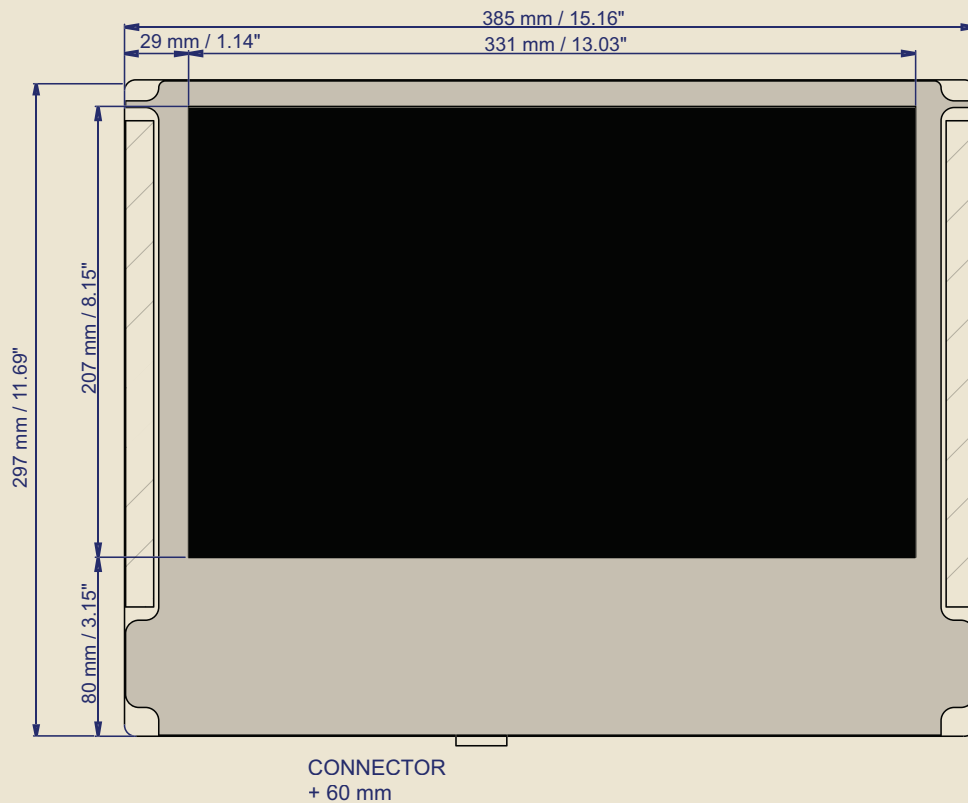

Both elements (LCD and Input Box) are connected through one cable only, that transports the power and the audio-/ video signal. The position of the two elements can either be considered at different places (up to 4 meter distance apart) or can both be placed behind the glass.

Front view DTV 15.4" INPUT BOX NTSC

Top view DTV 15.4" INPUT BOX

Side view DTV 15.4" INPUT BOX

Front view DTV 15.4" LCD

Side view DTV 15.4" LCD

Top view DTV 15.4" LCD

ad notam LCD DTV-SERIES

DTV 15.4"

ad notam LCD DTV-SERIES

DTV 15.4"

Power supply:

Connection Cable LCD - Input Box

Type	Lenght	Note
CCH50_24	500 mm	In delivery scope
CCH400_24	4.000 mm	Optional

Remote Control Aqua IR:

Type	Feature	Dimensions B x H x D
IR Infrared	Water resistant	110 x 58 x 38 mm 4.33" x 2.28" x 1.44"