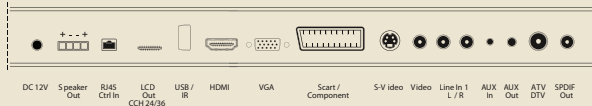

The Monitor System is separated into two elements:

1. the LCD panel, attached with the standard patented magnetic mounting system (optional) on the backside of the glass, and
2. the intelligent part, the so called "Input Box", which has all the needed video and audio inputs of an advanced TV.

When combined with MAGIC MIRROR®, MIRROR IMAGE® switches completely invisible when turned off. MIRROR IMAGE® technology is patent protected.

PRODUCT HIGHLIGHTS

- Feather light Monitor System
- Super flat LCD profile
- One power and signal cable only (up to 4 m length)
- IBE system architecture "Input Box external" - for unique design fusion & squeezed environments
- Hybrid Tuner (ATV and DTV)
- Flush fitted monitor
- Adjustable mounting system for particularized placement
- Low Voltage
- Doesn't require ventilation
- Sealed casing
- LCD Technology
- Auto signal detection logic
- Optional RF remote control (no IR eye needed)
- DOG system architecture

Article No.:

Screen size	Art.No.	Code	Signalsystem
15.4"	DTV 154-	10	PAL/SECAM
		11	PAL ASIA
		12	NTSC

ad notam LCD DTV-SERIES

DTV 15.4"

Technical Datasheet:

Front view DTV 15.4" INPUT BOX PAL/SECAM

Front view DTV 15.4" INPUT BOX PAL ASIA

Front view DTV 15.4" INPUT BOX NTSC

Top view DTV 15.4" INPUT BOX

Side view DTV 15.4" INPUT BOX

Front view DTV 15.4" LCD

Side view DTV 15.4" LCD

Top view DTV 15.4" LCD

ad notam LCD DTV-SERIES

DTV 15.4"