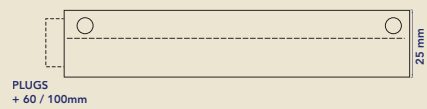

Article No.:

Screen size	Art.No.	Code	Signalsystem
15.4"	DTV 154-	10	PAL/SECAM
		11	PAL ASIA
		12	NTSC

ad notam LCD DTV-SERIES

DTV 15.4"

Technical Datasheet:

Front view DTV 15.4" INPUT BOX PAL/SECAM

Front view DTV 15.4" INPUT BOX PAL ASIA

Front view DTV 15.4" INPUT BOX NTSC

Top view DTV 15.4" INPUT BOX

Side view DTV 15.4" INPUT BOX

Front view DTV 15.4" LCD

Side view DTV 15.4" LCD

Top view DTV 15.4" LCD

ad notam LCD DTV-SERIES

DTV 15.4"