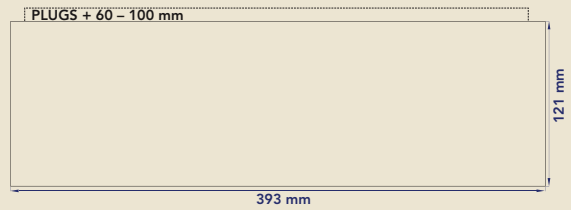

Front view DTV 15.4" INPUT BOX NTSC

Top view DTV 15.4" INPUT BOX

Side view DTV 15.4" INPUT BOX

Front view DTV 15.4" LCD

Side view DTV 15.4" LCD

Top view DTV 15.4" LCD

ad notam LCD DTV-SERIES

DTV 15.4"