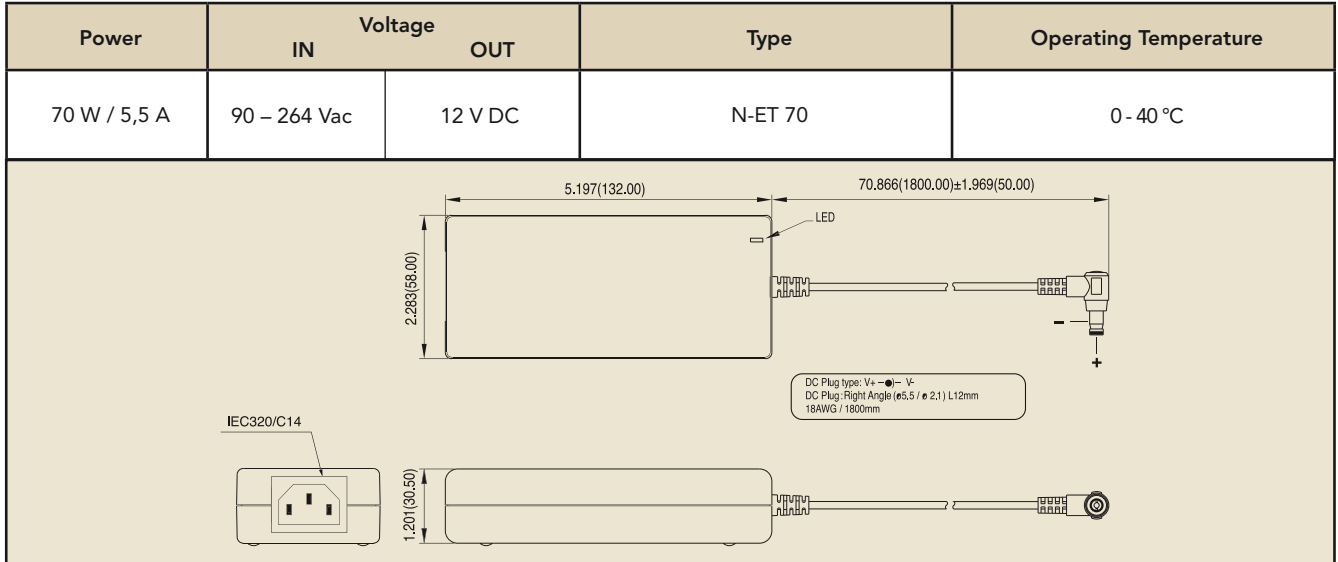

Both elements (LCD and Input Box) are connected through one cable only, that transports the power and the audio-/ video signal. The position of the two elements can either be considered at different places (up to 4 meter distance apart) or can both be placed behind the glass.

Front view DTV 15.4" INPUT BOX NTSC

Top view DTV 15.4" INPUT BOX

Side view DTV 15.4" INPUT BOX

Front view DTV 15.4" LCD

Side view DTV 15.4" LCD

Top view DTV 15.4" LCD

ad notam LCD DTV-SERIES

DTV 15.4"

ad notam LCD DTV-SERIES

DTV 15.4"

Power supply:

Connection Cable LCD - Input Box

Type	Lenght	Note
CCH50_24	500 mm	In delivery scope
CCH400_24	4.000 mm	Optional

Remote Control Aqua IR:

Type	Feature	Dimensions B x H x D
IR Infrared	Water resistant	110 x 58 x 38 mm 4.33" x 2.28" x 1.44"