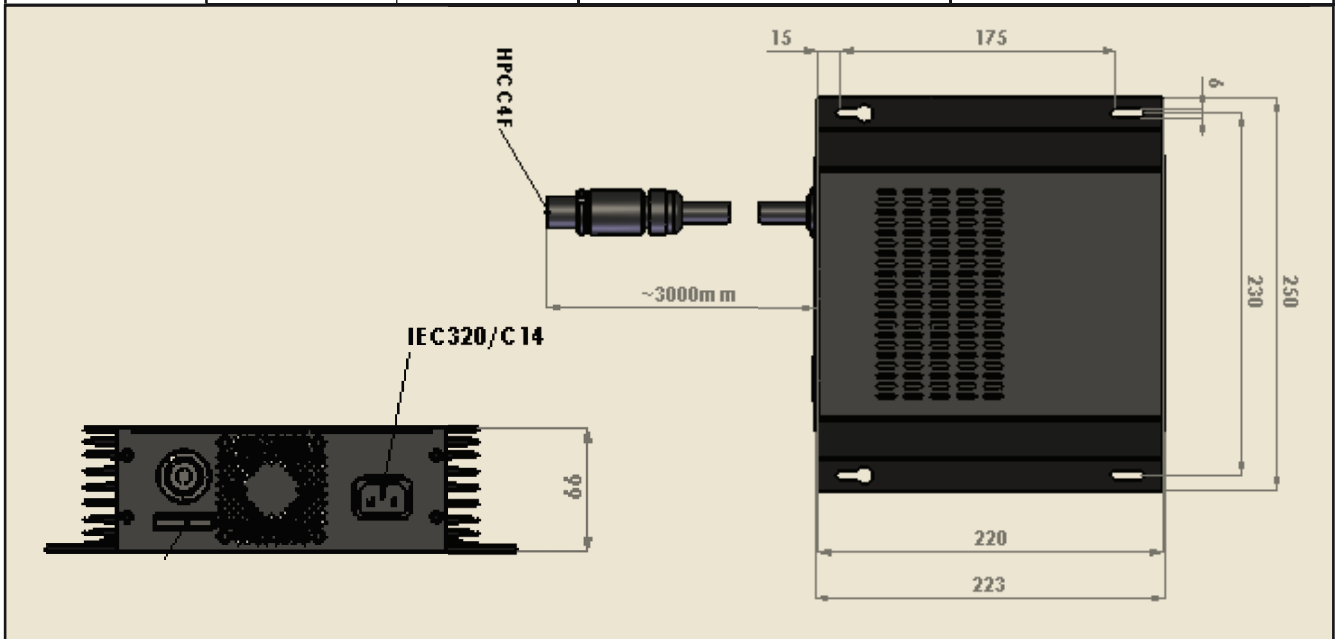

ad notam LCD TV-SERIES

TV 46.0"

Power supply:

Power	Voltage		Type	Operating Temperature
	IN	OUT		
600 W / 25 A	92..253VAC 50/60Hz	24 V DC	NE-T 600	0 - 40 °C

Remote Control Slimline:

Type	Color	Dimensions B x H x D
IR Infrared	Black	225 x 45 x 16 mm 8.9" x 1.8" x 0.6"