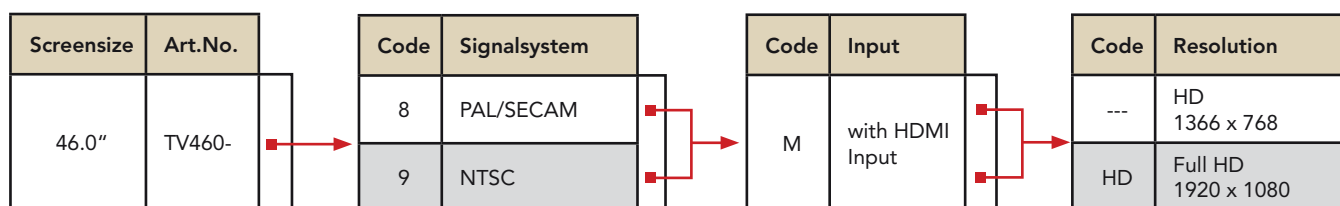

Article No.:

ad notam LCD TV-SERIES

TV 46.0"

Technical Datasheet:

ad notam LCD TV-SERIES

TV 46.0"

Screen technology:

Art.No. / Features	TV 460-8 M	TV 460-8 M HD	TV 460-9 M	TV 460-9 M HD
Display Type	TFT Thin Film Transistor	TFT Thin Film Transistor	TFT Thin Film Transistor	TFT Thin Film Transistor
Active Screen Area	W x H 1012 x 565 mm 39,84" x 22,24" Diagonal 1168 mm / 46"	W x H 1012 x 565 mm 39,84" x 22,24" Diagonal 1168 mm / 46"	W x H 1012 x 565 mm 39,84" x 22,24" Diagonal 1168 mm / 46"	W x H 1012 x 565 mm 39,84" x 22,24" Diagonal 1168 mm / 46"
Picture Format	16:9 (HDTV via VGA)	16:9 (HDTV via VGA)	16:9 (HDTV via VGA)	16:9 (HDTV via VGA)
Physical Resolution	1366 x 768	1920 x 1080	1366 x 768	1920 x 1080
Viewing Angle	Horizontal 178 Vertical 178	Horizontal 178 Vertical 178	Horizontal 178 Vertical 178	Horizontal 178 Vertical 178
Brightness	500 cd/m2	500 cd/m2	500 cd/m2	500 cd/m2
Contrast	static 1000 : 1 / dynamic 8000	static 1000 : 1 / dynamic 8000	static 1000 : 1 / dynamic 8000	static 1000 : 1 / dynamic 8000
Response Time	8 ms	8 ms	8 ms	8 ms
Inputs	TV (analogue), DVI, AUDIO LINE IN 1/2 (L/R), AUDIO OUT, SPEAKER OUT, Y/C, RGB-S, RGB (VGA, SVGA, XGA, SXV- GA, UXGA), VGA, FBAS, RJ45, HDMI (HDCP 1.3)	TV (analogue), DVI, AUDIO LINE IN 1/2 (L/R), AUDIO OUT, SPEAKER OUT, Y/C, RGB-S, RGB (VGA, SVGA, XGA, SXV- GA, UXGA), VGA, FBAS, RJ45, HDMI (HDCP 1.3)	TV (analogue), DVI, AUDIO LINE IN 1/2 (L/R), AUDIO OUT, SPEAKER OUT, Y/C, RGB-S, RGB (VGA, SVGA, XGA, SXV- GA, UXGA), VGA, FBAS, RJ45, HDMI (HDCP 1.3)	TV (analogue), DVI, AUDIO LINE IN 1/2 (L/R), AUDIO OUT, SPEAKER OUT, Y/C, RGB-S, RGB (VGA, SVGA, XGA, SXV- GA, UXGA), VGA, FBAS, RJ45, HDMI (HDCP 1.3)
Operating Temperature	5 to 50 Celsius / 41 to 122 Fahrenheit	5 to 50 Celsius / 41 to 122 Fahrenheit	5 to 50 Celsius / 41 to 122 Fahrenheit	5 to 50 Celsius / 41 to 122 Fahrenheit
Power	DC 24V 290 W / 12,0 A	DC 24V 290 W / 12,0 A	DC 24V 290 W / 12,0 A	DC 24V 290 W / 12,0 A
Weight	29 kg	29 kg	29 kg	29 kg
Amplifier Output	4 x Phoenix-clip, 25W RMS@4 Ohm per Channel	4 x Phoenix-clip, 25W RMS@4 Ohm per Channel	4 x Phoenix-clip, 25W RMS@4 Ohm per Channel	4 x Phoenix-clip, 25W RMS@4 Ohm per Channel
Equalizer	5-Band	5-Band	5-Band	5-Band
Tuner Receiver	CCIR, PAL-SECAM B/G, D/K, PAL I, SECAM L/L'	CCIR, PAL-SECAM B/G, D/K, PAL I, SECAM L/L'	NTSC	NTSC
Tuner Channels	99	99	99	99
Receivable Tuner Channels	VHF/ UHF Ch. E2-E12, CATV Hyperband, Ch. S01-S41	VHF/ UHF Ch. E2-E12, CATV Hyperband, Ch. S01-S41	CATV Ch.1-124	CATV Ch.1-124
FM Radio	yes	yes	yes	yes
Image flip	180° selectable	180° selectable	180° selectable	180° selectable
Interactive Port RJ45	IR/RF Input RS 232 (optional) LED control (optional) Power control (optional) HDMI switch (optional)	IR/RF Input RS 232 (optional) LED control (optional) Power control (optional) HDMI switch (optional)	IR/RF Input RS 232 (optional) LED control (optional) Power control (optional) HDMI switch (optional)	IR/RF Input RS 232 (optional) LED control (optional) Power control (optional) HDMI switch (optional)
Remote Control Code	definable	definable	definable	definable