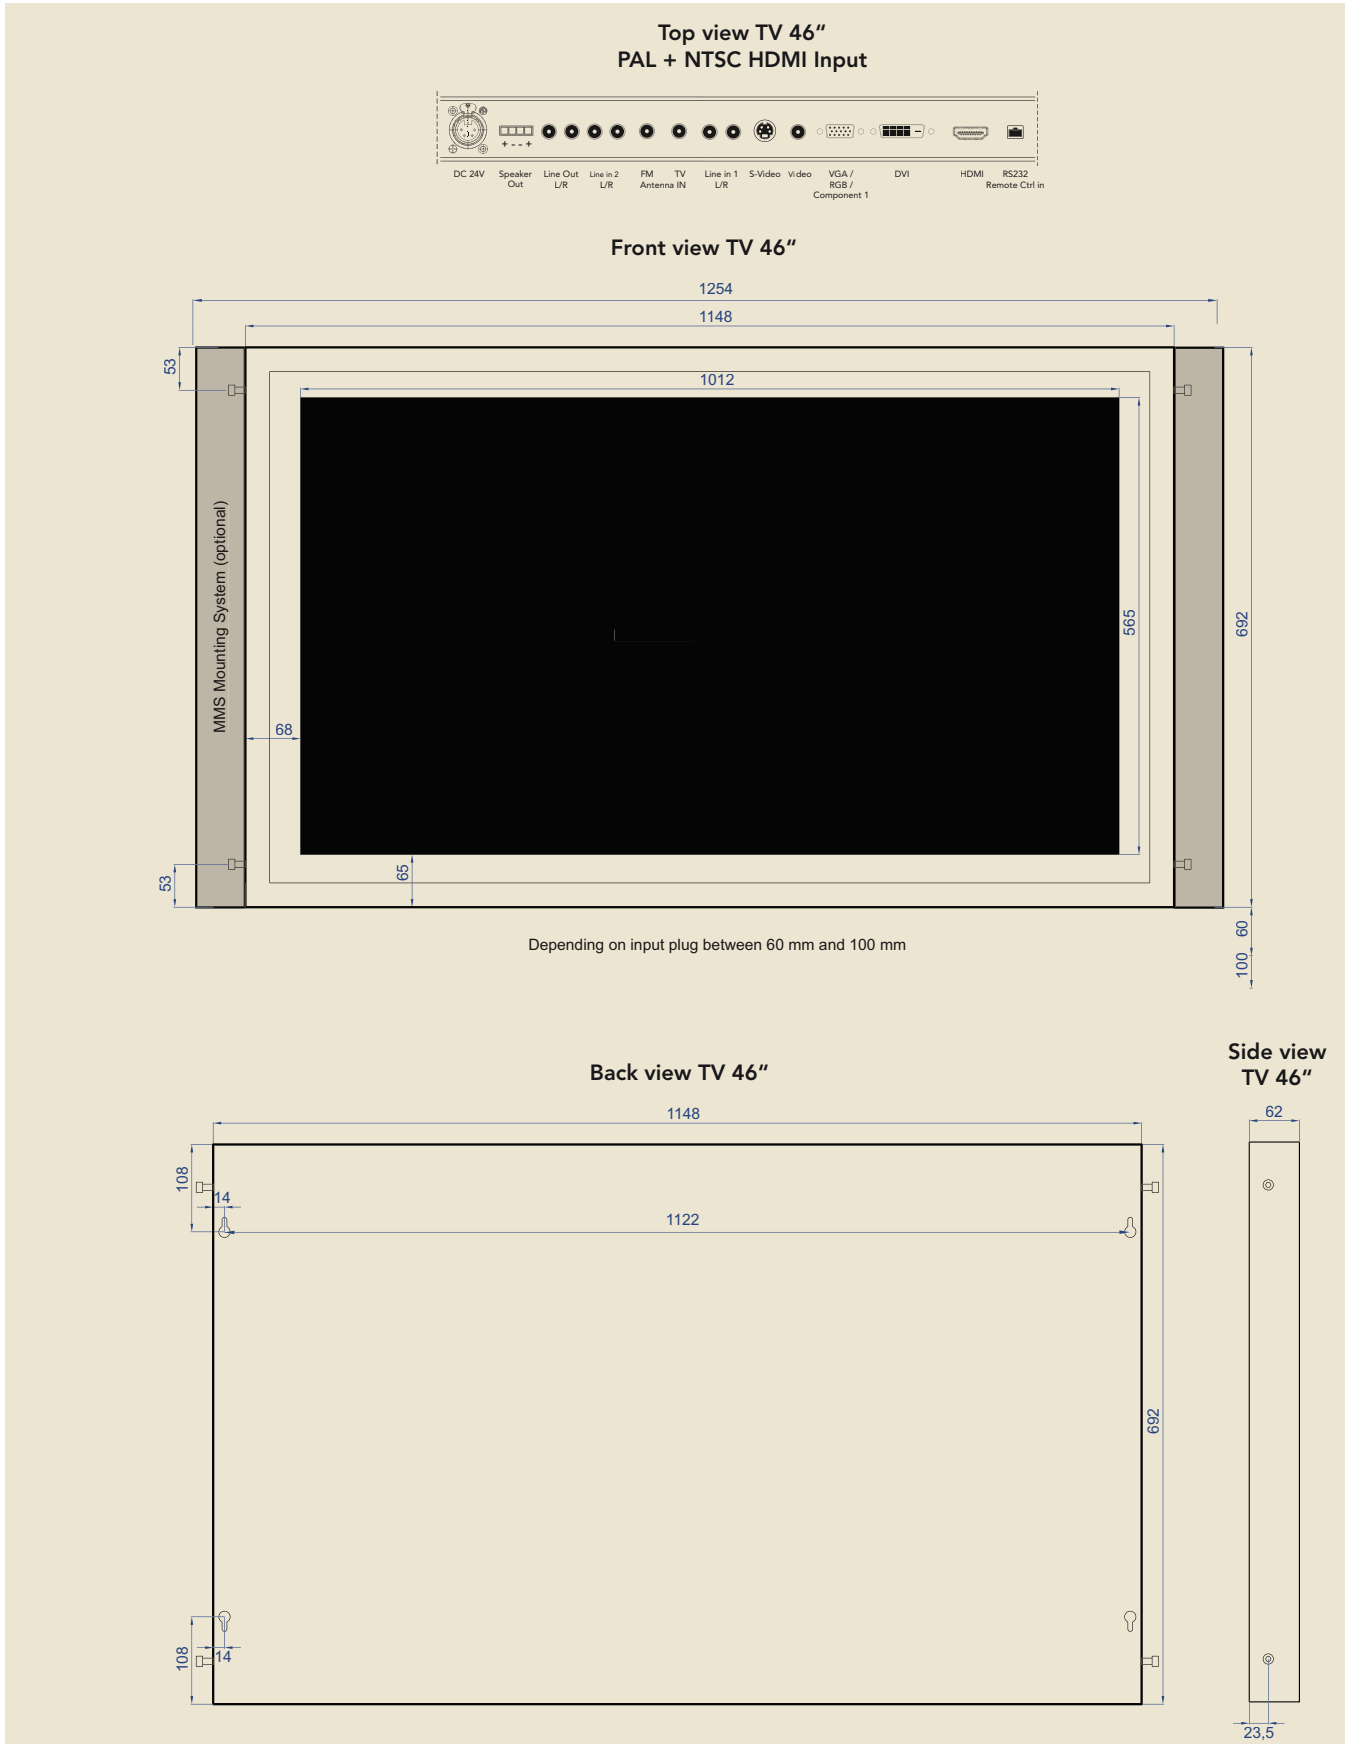

ad notam LCD TV-SERIES

TV 46.0"

Technical Datasheet: