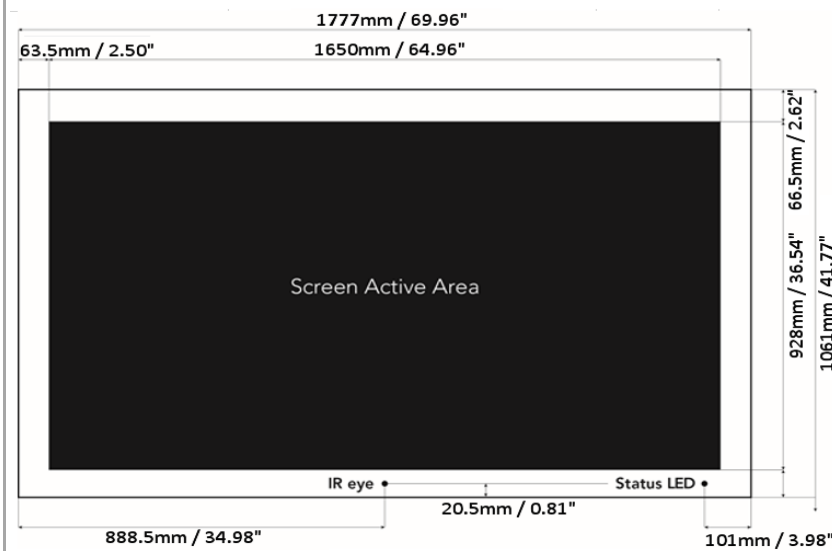

EP 1168285 / US 7,455,412 / EP 1429308 / EP 1809828 / US 7,589,893 / DE 10139890

**ad notam**<sup>®</sup>

HIDDEN TECHNOLOGY - TECHNOLOGY BECOMES INVISIBLE.

**DFU-0750-870****GENERAL INFORMATION**

Article number	DFU-0750-870
Product dimensions *	1777 x 1061 x 70 mm (69,96" x 41.77" x 2.76")
Product weight	70 kg (154.32 lbs)
Permitted product usage	For In-Door-Use only
Operating temperature	0 to 50 Celcius (32 to 122 Fahrenheit)
Humidity	20% - 80%
HS Code	85 28 52 91
Packaging type	Carton Box
Packaging dimensions	2257 x 1640 x 350mm (88 7/8" x 64 9/16" x 13 3/4")
Packaging gross volume weight	259kg

**DRAWINGS****Frontview****Sideview****Topview**

Drawing measure

mm

inches

**ad notam**<sup>®</sup>

HIDDEN TECHNOLOGY - TECHNOLOGY BECOMES INVISIBLE.

**DFU-0750-870****SPECIFICATION**

<b>Display type (Backlight type)</b>	TFT Thin Film Transistor (LED)	
<b>Screen diagonale</b>	74.5" (1892.73 mm)	
<b>Screen active area (WxH) **</b>	1650 x 928 mm (64.96" x 36.54")	
<b>Picture format</b>	16:9	
<b>Physical resolution</b>	3840 x 2160	
<b>Viewing angle</b>	Horizontal (Total / Left / Right):	178 / 89 / 89
	Vertical (Total / Up / Down):	178 / 89 / 89
<b>Brightness ***</b>	max. 700 cd/m <sup>2</sup>	
<b>Contrast</b>	Typical 1100:1	
<b>Response time</b>	13 ms	
<b>Refresh rate</b>	60 Hz	
<b>Power consumption</b>	DC 24V / Standby: 0,3W / 12,5mA / Maximum: 360W / 15A	
<b>OSD language</b>	Deutsch, English, Espanol, Francais, Italiano, Portugues, Chinese	
<b>Certification</b>	UL 60950-1, CAN / CSA 22.2 - 60950-1, CB, FCC, EN 60950-1, EMC 55022, EN 6100-3-2	
<b>Lifetime (backlight)</b>	~ 30.000 operating hours	