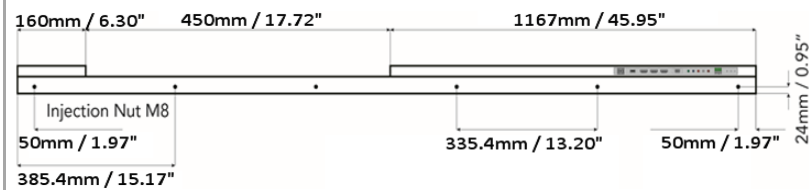

EP 1168285 / US 7,455,412 / EP 1429308 / EP 1809828 / US 7,589,893 / DE 10139890

**ad notam**<sup>®</sup>

HIDDEN TECHNOLOGY - TECHNOLOGY BECOMES INVISIBLE.

**DFU-0750-870****GENERAL INFORMATION**

Article number	DFU-0750-870
Product dimensions *	1777 x 1061 x 70 mm (69,96" x 41.77" x 2.76")
Product weight	70 kg (154.32 lbs)
Permitted product usage	For In-Door-Use only
Operating temperature	0 to 50 Celcius (32 to 122 Fahrenheit)
Humidity	20% - 80%
HS Code	85 28 52 91
Packaging type	Carton Box
Packaging dimensions	2257 x 1640 x 350mm (88 7/8" x 64 9/16" x 13 3/4")
Packaging gross volume weight	259kg

**DRAWINGS****Frontview****Sideview****Topview**

Drawing measure

mm

inches

**ad notam**<sup>®</sup>

HIDDEN TECHNOLOGY - TECHNOLOGY BECOMES INVISIBLE.

**DFU-0750-870****SPECIFICATION**

<b>Display type (Backlight type)</b>	TFT Thin Film Transistor (LED)	
<b>Screen diagonale</b>	74.5" (1892.73 mm)	
<b>Screen active area (WxH) **</b>	1650 x 928 mm (64.96" x 36.54")	
<b>Picture format</b>	16:9	
<b>Physical resolution</b>	3840 x 2160	
<b>Viewing angle</b>	Horizontal (Total / Left / Right):	178 / 89 / 89
	Vertical (Total / Up / Down):	178 / 89 / 89
<b>Brightness ***</b>	max. 700 cd/m <sup>2</sup>	
<b>Contrast</b>	Typical 1100:1	
<b>Response time</b>	13 ms	
<b>Refresh rate</b>	60 Hz	
<b>Power consumption</b>	DC 24V / Standby: 0,3W / 12,5mA / Maximum: 360W / 15A	
<b>OSD language</b>	Deutsch, English, Espanol, Francais, Italiano, Portugues, Chinese	
<b>Certification</b>	UL 60950-1, CAN / CSA 22.2 - 60950-1, CB, FCC, EN 60950-1, EMC 55022, EN 6100-3-2	
<b>Lifetime (backlight)</b>	~ 30.000 operating hours	