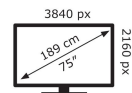

2019/2013

PACKAGE INCLUDES

- 1x DFU Monitor System
- 1x External Power Adaptor
- 1x AC Power Cord
- 1x IR Remote Control Waterproof incl. Batteries
- 1x User Manual