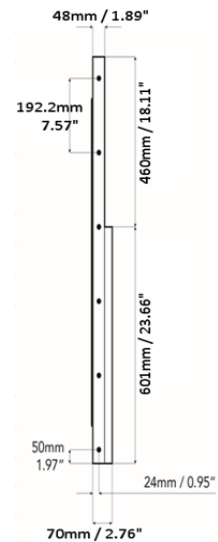

EP 1168285 / US 7,455,412 / EP 1429308 / EP 1809828 / US 7,589,893 / DE 10139890

**ad notam**<sup>®</sup>

HIDDEN TECHNOLOGY - TECHNOLOGY BECOMES INVISIBLE.

**DFU-0750-870****GENERAL INFORMATION**

Article number	DFU-0750-870
Product dimensions *	1777 x 1061 x 70 mm (69,96" x 41.77" x 2.76")
Product weight	70 kg (154.32 lbs)
Permitted product usage	For In-Door-Use only
Operating temperature	0 to 50 Celcius (32 to 122 Fahrenheit)
Humidity	20% - 80%
HS Code	85 28 52 91
Packaging type	Carton Box
Packaging dimensions	2257 x 1640 x 350mm (88 7/8" x 64 9/16" x 13 3/4")
Packaging gross volume weight	259kg

**DRAWINGS****Frontview****Sideview****Topview**

Drawing measure

mm

inches

**ad notam**<sup>®</sup>

HIDDEN TECHNOLOGY - TECHNOLOGY BECOMES INVISIBLE.

**DFU-0750-870****SPECIFICATION**

<b>Display type (Backlight type)</b>	TFT Thin Film Transistor (LED)	
<b>Screen diagonale</b>	74.5" (1892.73 mm)	
<b>Screen active area (WxH) **</b>	1650 x 928 mm (64.96" x 36.54")	
<b>Picture format</b>	16:9	
<b>Physical resolution</b>	3840 x 2160	
<b>Viewing angle</b>	Horizontal (Total / Left / Right):	178 / 89 / 89
	Vertical (Total / Up / Down):	178 / 89 / 89
<b>Brightness ***</b>	max. 700 cd/m <sup>2</sup>	
<b>Contrast</b>	Typical 1100:1	
<b>Response time</b>	13 ms	
<b>Refresh rate</b>	60 Hz	
<b>Power consumption</b>	DC 24V / Standby: 0,3W / 12,5mA / Maximum: 360W / 15A	
<b>OSD language</b>	Deutsch, English, Espanol, Francais, Italiano, Portugues, Chinese	
<b>Certification</b>	UL 60950-1, CAN / CSA 22.2 - 60950-1, CB, FCC, EN 60950-1, EMC 55022, EN 6100-3-2	
<b>Lifetime (backlight)</b>	~ 30.000 operating hours	